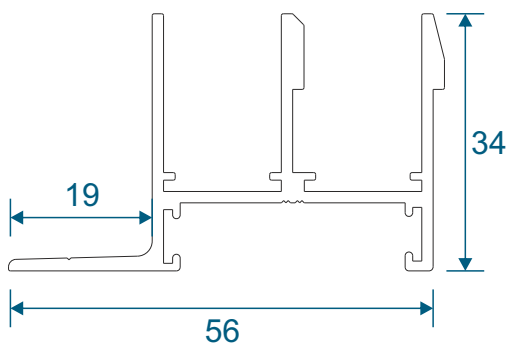

Horizontal Slider Secondary

Slim Line Equal Leg Section Guide

DURATION
WINDOWS

Contents

Parts

Outer Frames	3
Panel Parts	4

Sections

2 Pane Slider - All Panes Moving	5
3 Pane Slider - Middle Pane Fixed	6
3 Pane Slider - All Panes Moving	7
4 Pane Slider - All Panes Moving	8
5 Pane Slider - Middle Pane Fixed	9

Note: all section pages will show the face fix and reveal fix option.

Outer Frames

SG40 - Face Fix Top / Bottom

SG42 - Face Fix Sides (Jambs)

SG41 - Reveal Fix Top / Bottom

SG43 - Reveal Fix Sides (Jambs)

Panel Parts

SG64 - Top / Bottom

SG71 - Handle Side (Jamb)

SG57- Sprung Handle

SG62 - Interlock

SG61 - Handle Interlock

SG58 - 4 Pane Meeting Stile

SG60 - Interlock

SG59 - Handle Interlock

Front Track - Interior

Face Fix

Reveal Fix

Main Office & Factory

Units 4-5, t: 01268 681612 (20 lines)
Charfleets Road, f: 01268 510058
Canvey Island, e: sales@duration.co.uk
Essex. SS8 0PQ w: www.duration.co.uk