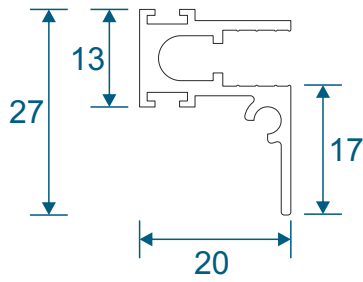

Horizontal Slider Secondary

Slim Line Equal Leg Section Guide

DURATION
WINDOWS

Contents

Parts

Outer Frames	3
Panel Parts	4

Sections

2 Pane Slider - All Panes Moving	5
3 Pane Slider - Middle Pane Fixed	6
3 Pane Slider - All Panes Moving	7
4 Pane Slider - All Panes Moving	8
5 Pane Slider - Middle Pane Fixed	9

Note: all section pages will show the face fix and reveal fix option.

Outer Frames

SG40 - Face Fix Top / Bottom

SG42 - Face Fix Sides (Jambs)

SG41 - Reveal Fix Top / Bottom

SG43 - Reveal Fix Sides (Jambs)

Panel Parts

SG64 - Top / Bottom

SG71 - Handle Side (Jamb)

SG57- Sprung Handle

SG62 - Interlock

SG61 - Handle Interlock

SG58 - 4 Pane Meeting Stile

SG60 - Interlock

SG59 - Handle Interlock

Front Track - Interior

Face Fix

Reveal Fix

Main Office & Factory

Units 4-5, t: 01268 681612 (20 lines)
Charfleets Road, f: 01268 510058
Canvey Island, e: sales@duration.co.uk
Essex. SS8 0PQ w: www.duration.co.uk