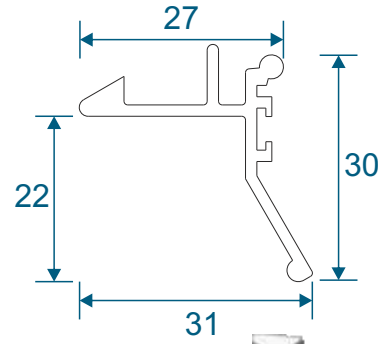

Horizontal Slider Secondary

Slim Line Equal Leg Section Guide

DURATION
WINDOWS

Contents

Parts

Outer Frames	3
Panel Parts	4

Sections

2 Pane Slider - All Panes Moving	5
3 Pane Slider - Middle Pane Fixed	6
3 Pane Slider - All Panes Moving	7
4 Pane Slider - All Panes Moving	8
5 Pane Slider - Middle Pane Fixed	9

Note: all section pages will show the face fix and reveal fix option.

Outer Frames

SG40 - Face Fix Top / Bottom

SG42 - Face Fix Sides (Jambs)

SG41 - Reveal Fix Top / Bottom

SG43 - Reveal Fix Sides (Jambs)

Panel Parts

SG64 - Top / Bottom

SG71 - Handle Side (Jamb)

SG57- Sprung Handle

SG62 - Interlock

SG61 - Handle Interlock

SG58 - 4 Pane Meeting Stile

SG60 - Interlock

SG59 - Handle Interlock