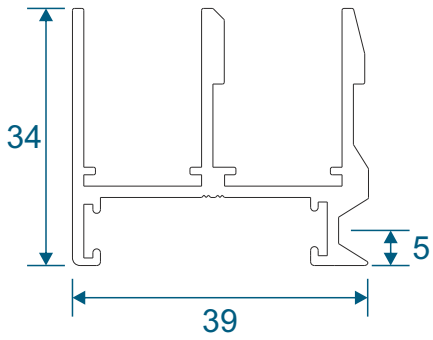

Horizontal Slider Secondary

Slim Line Equal Leg Section Guide

DURATION
WINDOWS

Contents

Parts

Outer Frames	3
Panel Parts	4

Sections

2 Pane Slider - All Panes Moving	5
3 Pane Slider - Middle Pane Fixed	6
3 Pane Slider - All Panes Moving	7
4 Pane Slider - All Panes Moving	8
5 Pane Slider - Middle Pane Fixed	9

Note: all section pages will show the face fix and reveal fix option.

Outer Frames

SG40 - Face Fix Top / Bottom

SG42 - Face Fix Sides (Jambs)

SG41 - Reveal Fix Top / Bottom

SG43 - Reveal Fix Sides (Jambs)

Panel Parts

SG64 - Top / Bottom

SG71 - Handle Side (Jamb)

SG57- Sprung Handle

SG62 - Interlock

SG61 - Handle Interlock

SG58 - 4 Pane Meeting Stile

SG60 - Interlock

SG59 - Handle Interlock

Front Track - Interior

Face Fix

Reveal Fix

Main Office & Factory

Units 4-5, t: 01268 681612 (20 lines)
Charfleets Road, f: 01268 510058
Canvey Island, e: sales@duration.co.uk
Essex. SS8 0PQ w: www.duration.co.uk