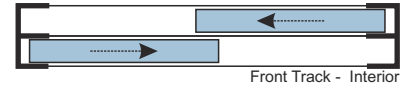

2 Panel Slider - All Panels Moving