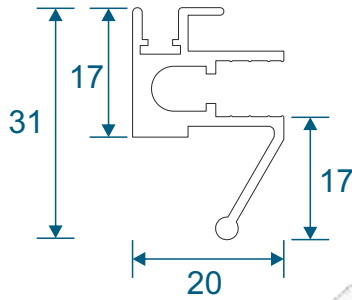

Note: all section pages will show the face fix and reveal fix option.

Outer Frames

SG40 - Face Fix Top / Bottom

SG42 - Face Fix Sides (Jambs)

SG41 - Reveal Fix Top / Bottom

SG43 - Reveal Fix Sides (Jambs)

Panel Parts

SG64 - Top / Bottom

SG71 - Handle Side (Jamb)

SG57- Sprung Handle

SG62 - Interlock

SG61 - Handle Interlock

SG58 - 4 Pane Meeting Stile

SG60 - Interlock

SG59 - Handle Interlock

SG55 - PCV Track

2 Panel Slider - All Panels Moving

Face Fix

Reveal Fix

3 Pane Slider - Middle Pane Fixed

Face Fix

Reveal Fix

3 Pane Slider - All Panes Moving

Front Track - Interior

Face Fix

Reveal Fix

4 Pane Slider - All Panels Moving

Front Track - Interior

Face Fix

Reveal Fix

5 Pane Slider - Middle Pane Fixed