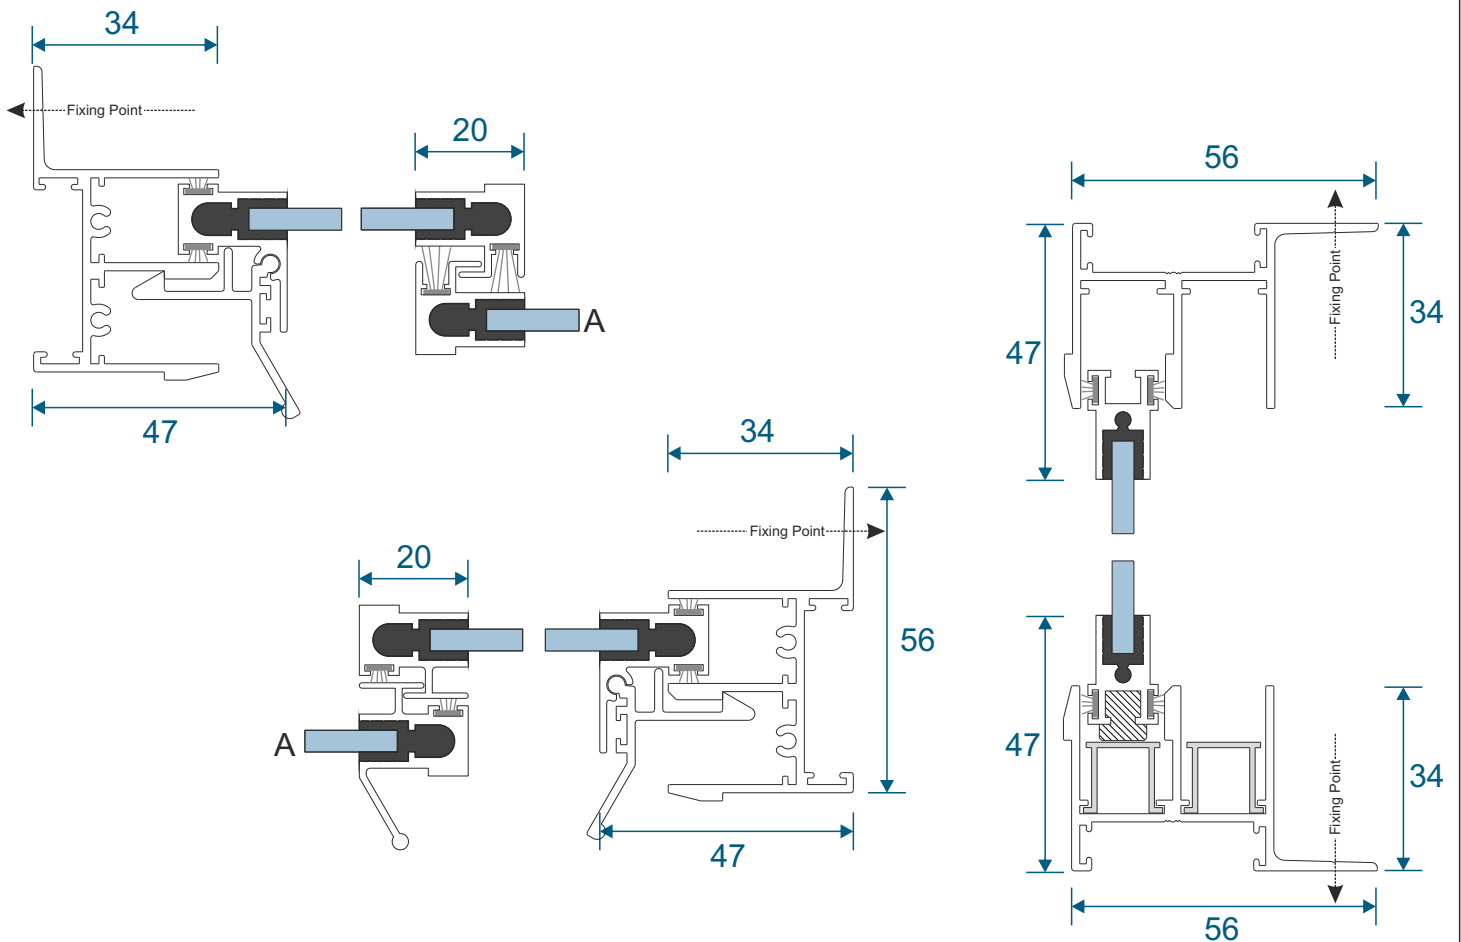

SG64 - Top / Bottom

SG71 - Handle Side (Jamb)

SG57- Sprung Handle

SG62 - Interlock

SG61 - Handle Interlock

SG58 - 4 Pane Meeting Stile

SG60 - Interlock

SG59 - Handle Interlock

SG55 - PCV Track

2 Panel Slider - All Panels Moving

Face Fix

Reveal Fix

3 Pane Slider - Middle Pane Fixed

Face Fix

Reveal Fix

3 Pane Slider - All Panes Moving

Front Track - Interior

Face Fix

Reveal Fix

4 Pane Slider - All Panels Moving

Front Track - Interior

Face Fix

Reveal Fix

5 Pane Slider - Middle Pane Fixed

Front Track - Interior

Face Fix

Reveal Fix

Main Office & Factory

Units 4-5, t: 01268 681612 (20 lines)
Charfleets Road, f: 01268 510058
Canvey Island, e: sales@duration.co.uk
Essex. SS8 0PQ w: www.duration.co.uk