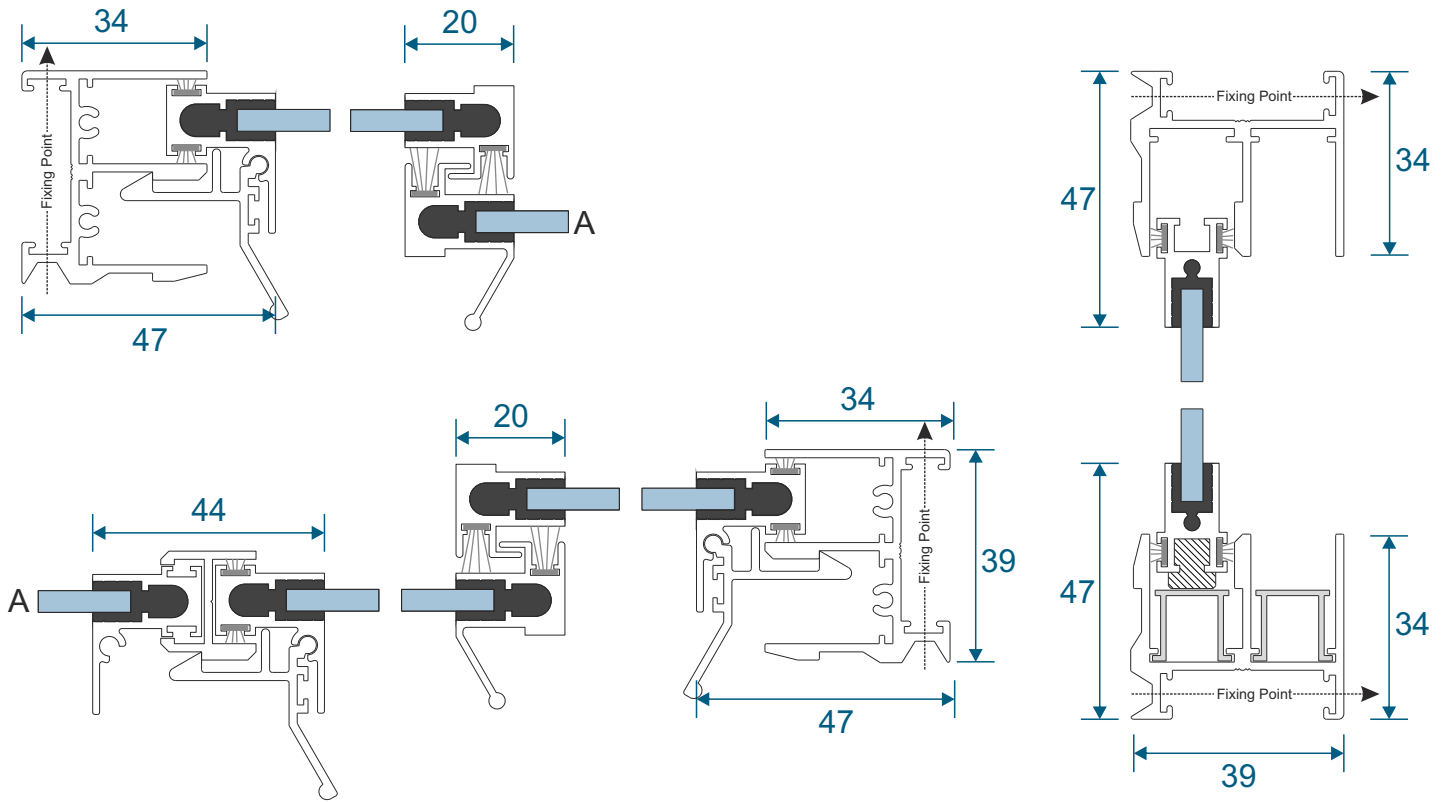

SG55 - PCV Track

2 Panel Slider - All Panels Moving

Face Fix

Reveal Fix

3 Pane Slider - Middle Pane Fixed

Face Fix

Reveal Fix

3 Pane Slider - All Panes Moving

Front Track - Interior

Face Fix

Reveal Fix

4 Pane Slider - All Panels Moving

Front Track - Interior

Face Fix

Reveal Fix

5 Pane Slider - Middle Pane Fixed

Front Track - Interior

Face Fix

Reveal Fix

Main Office & Factory

Units 4-5, t: 01268 681612 (20 lines)
Charfleets Road, f: 01268 510058
Canvey Island, e: sales@duration.co.uk
Essex. SS8 0PQ w: www.duration.co.uk