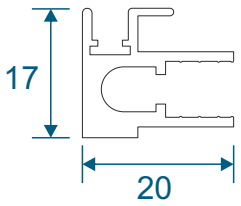

Note: all section pages will show the face fix and reveal fix option.

Outer Frames

SG40 - Face Fix Top / Bottom

SG42 - Face Fix Sides (Jambs)

SG41 - Reveal Fix Top / Bottom

SG43 - Reveal Fix Sides (Jambs)

Panel Parts

SG64 - Top / Bottom

SG71 - Handle Side (Jamb)

SG57- Sprung Handle

SG62 - Interlock

SG61 - Handle Interlock

SG58 - 4 Pane Meeting Stile

SG60 - Interlock

SG59 - Handle Interlock

SG55 - PCV Track

2 Panel Slider - All Panels Moving

Face Fix

Reveal Fix

3 Pane Slider - Middle Pane Fixed

Face Fix

Reveal Fix

3 Pane Slider - All Panes Moving