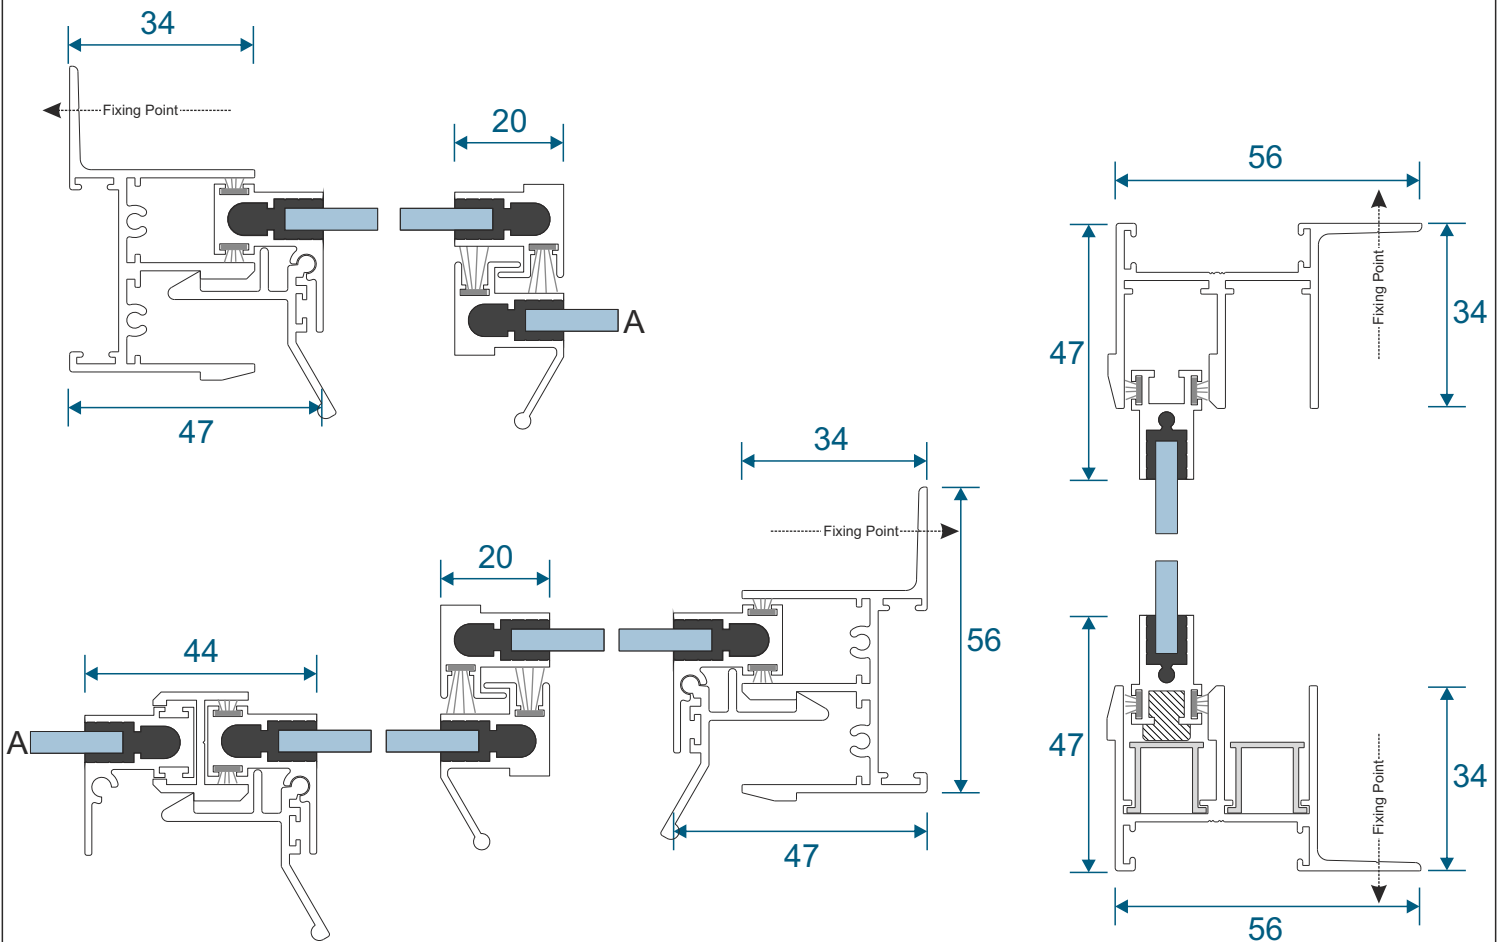

SG55 - PCV Track

2 Panel Slider - All Panels Moving

Face Fix

Reveal Fix

3 Pane Slider - Middle Pane Fixed

Face Fix

Reveal Fix

3 Pane Slider - All Panes Moving

Front Track - Interior

Face Fix

Reveal Fix

4 Pane Slider - All Panels Moving

Front Track - Interior

Face Fix

Reveal Fix

5 Pane Slider - Middle Pane Fixed

Front Track - Interior

Face Fix

Reveal Fix

Main Office & Factory

Units 4-5, t: 01268 681612 (20 lines)
Charfleets Road, f: 01268 510058
Canvey Island, e: sales@duration.co.uk
Essex. SS8 0PQ w: www.duration.co.uk