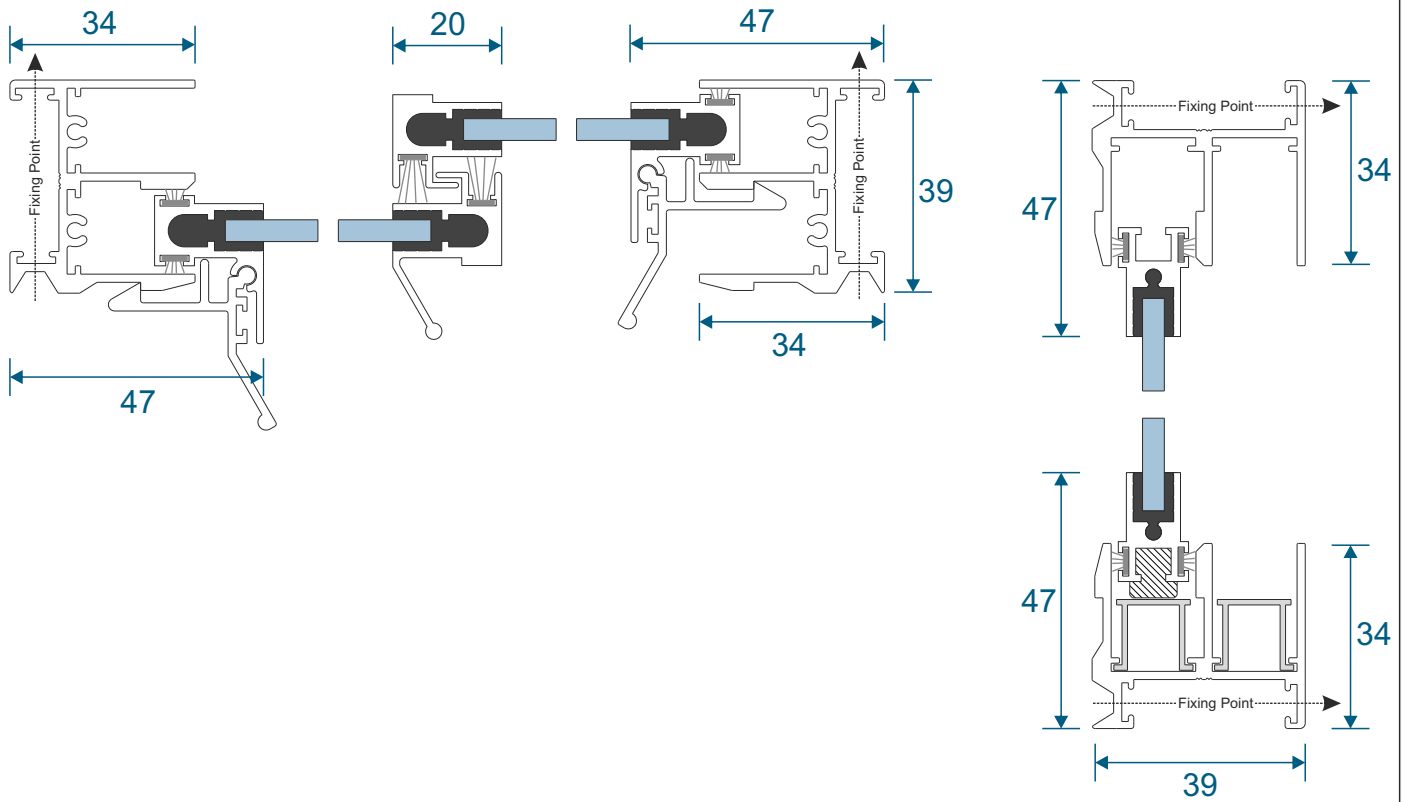

Note: all section pages will show the face fix and reveal fix option.

Outer Frames

SG40 - Face Fix Top / Bottom

SG42 - Face Fix Sides (Jambs)

SG41 - Reveal Fix Top / Bottom

SG43 - Reveal Fix Sides (Jambs)

Panel Parts

SG64 - Top / Bottom

SG71 - Handle Side (Jamb)

SG57- Sprung Handle

SG62 - Interlock

SG61 - Handle Interlock

SG58 - 4 Pane Meeting Stile

SG60 - Interlock

SG59 - Handle Interlock

SG55 - PCV Track

2 Panel Slider - All Panels Moving

Face Fix

Reveal Fix

3 Pane Slider - Middle Pane Fixed

Face Fix

Reveal Fix

3 Pane Slider - All Panes Moving

Front Track - Interior

Face Fix

Reveal Fix

4 Pane Slider - All Panels Moving

Front Track - Interior

Face Fix

Reveal Fix

5 Pane Slider - Middle Pane Fixed