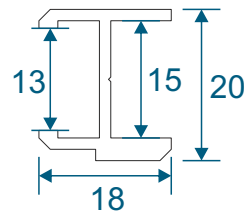

Note: all section pages will show the face fix and reveal fix option.

Outer Frames

SG40 - Face Fix Top / Bottom

SG42 - Face Fix Sides (Jambs)

SG41 - Reveal Fix Top / Bottom

SG43 - Reveal Fix Sides (Jambs)

Panel Parts

SG64 - Top / Bottom

SG71 - Handle Side (Jamb)

SG57- Sprung Handle

SG62 - Interlock

SG61 - Handle Interlock

SG58 - 4 Pane Meeting Stile

SG60 - Interlock

SG59 - Handle Interlock

SG55 - PCV Track

2 Panel Slider - All Panels Moving

Face Fix

Reveal Fix

3 Pane Slider - Middle Pane Fixed

Face Fix

Reveal Fix

3 Pane Slider - All Panes Moving