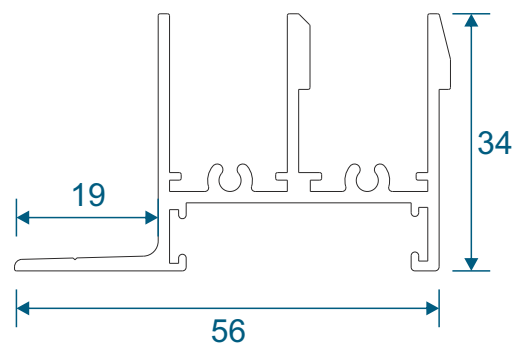

Horizontal Slider Secondary

Slim Line Equal Leg Section Guide

DURATION
WINDOWS

Contents

Parts

Outer Frames	3
Panel Parts	4

Sections

2 Pane Slider - All Panes Moving	5
3 Pane Slider - Middle Pane Fixed	6
3 Pane Slider - All Panes Moving	7
4 Pane Slider - All Panes Moving	8
5 Pane Slider - Middle Pane Fixed	9

Note: all section pages will show the face fix and reveal fix option.

Outer Frames

SG40 - Face Fix Top / Bottom

SG42 - Face Fix Sides (Jambs)

SG41 - Reveal Fix Top / Bottom

SG43 - Reveal Fix Sides (Jambs)

Panel Parts

SG64 - Top / Bottom

SG71 - Handle Side (Jamb)

SG57- Sprung Handle

SG62 - Interlock

SG61 - Handle Interlock

SG58 - 4 Pane Meeting Stile

SG60 - Interlock

SG59 - Handle Interlock

Front Track - Interior

Face Fix

Reveal Fix

Main Office & Factory

Units 4-5, t: 01268 681612 (20 lines)
Charfleets Road, f: 01268 510058
Canvey Island, e: sales@duration.co.uk
Essex. SS8 0PQ w: www.duration.co.uk