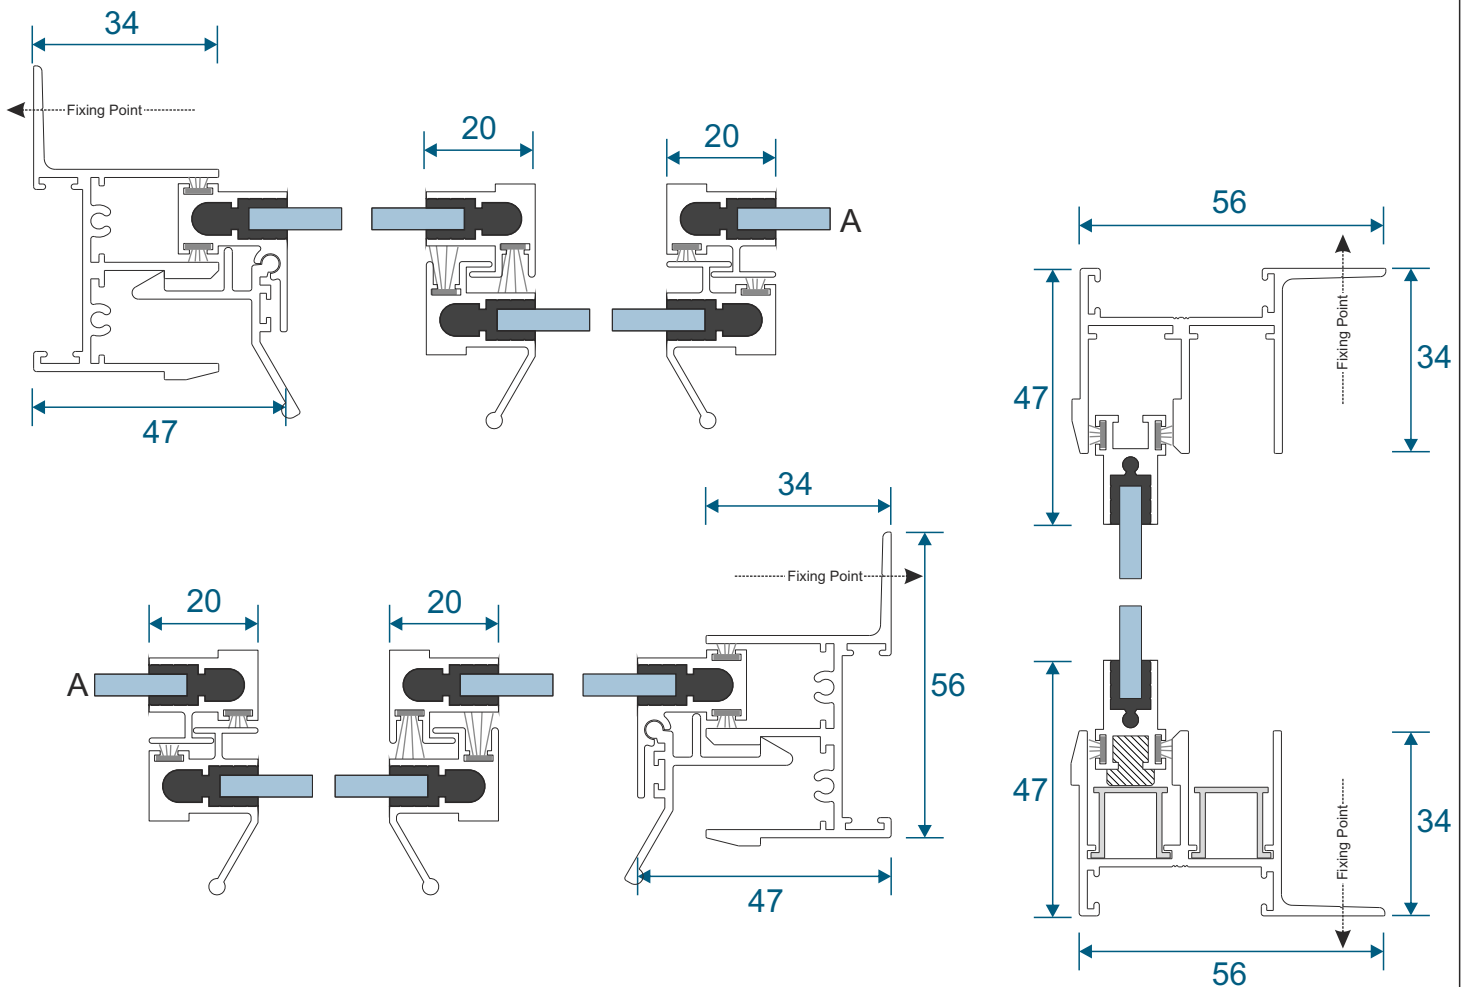

SG55 - PCV Track

2 Panel Slider - All Panels Moving

Face Fix

Reveal Fix

3 Pane Slider - Middle Pane Fixed

Face Fix

Reveal Fix

3 Pane Slider - All Panes Moving

Front Track - Interior

Face Fix

Reveal Fix

4 Pane Slider - All Panels Moving

Front Track - Interior

Face Fix

Reveal Fix

5 Pane Slider - Middle Pane Fixed

Front Track - Interior

Face Fix

Reveal Fix

Main Office & Factory

Units 4-5, t: 01268 681612 (20 lines)
Charfleets Road, f: 01268 510058
Canvey Island, e: sales@duration.co.uk
Essex. SS8 0PQ w: www.duration.co.uk