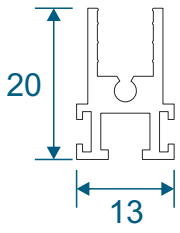

Horizontal Slider Secondary

Slim Line Equal Leg Section Guide

DURATION
WINDOWS

Contents

Parts

Outer Frames	3
Panel Parts	4

Sections

2 Pane Slider - All Panes Moving	5
3 Pane Slider - Middle Pane Fixed	6
3 Pane Slider - All Panes Moving	7
4 Pane Slider - All Panes Moving	8
5 Pane Slider - Middle Pane Fixed	9

Note: all section pages will show the face fix and reveal fix option.

Outer Frames

SG40 - Face Fix Top / Bottom

SG42 - Face Fix Sides (Jambs)

SG41 - Reveal Fix Top / Bottom

SG43 - Reveal Fix Sides (Jambs)

Panel Parts

SG64 - Top / Bottom

SG71 - Handle Side (Jamb)

SG57- Sprung Handle

SG62 - Interlock

SG61 - Handle Interlock

SG58 - 4 Pane Meeting Stile

SG60 - Interlock

SG59 - Handle Interlock