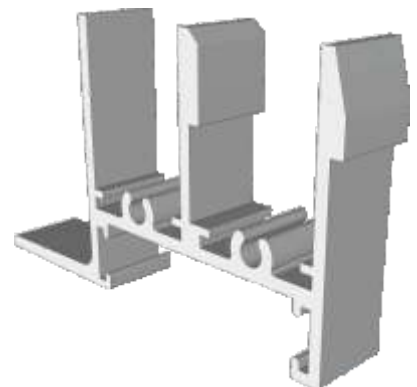

Horizontal Slider Secondary

Slim Line Equal Leg Section Guide

DURATION
WINDOWS

Contents

Parts

Outer Frames	3
Panel Parts	4

Sections

2 Pane Slider - All Panes Moving	5
3 Pane Slider - Middle Pane Fixed	6
3 Pane Slider - All Panes Moving	7
4 Pane Slider - All Panes Moving	8
5 Pane Slider - Middle Pane Fixed	9

Note: all section pages will show the face fix and reveal fix option.

Outer Frames

SG40 - Face Fix Top / Bottom

SG42 - Face Fix Sides (Jambs)

SG41 - Reveal Fix Top / Bottom

SG43 - Reveal Fix Sides (Jambs)

Panel Parts

SG64 - Top / Bottom

SG71 - Handle Side (Jamb)

SG57- Sprung Handle

SG62 - Interlock

SG61 - Handle Interlock

SG58 - 4 Pane Meeting Stile

SG60 - Interlock

SG59 - Handle Interlock

SG55 - PCV Track

2 Panel Slider - All Panels Moving

Face Fix

Reveal Fix

3 Pane Slider - Middle Pane Fixed

Face Fix

Reveal Fix

3 Pane Slider - All Panes Moving