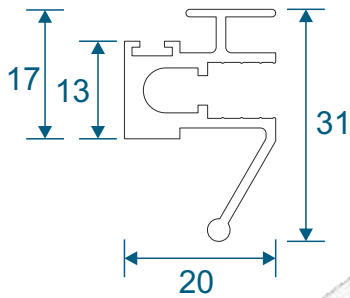

Note: all section pages will show the face fix and reveal fix option.

Outer Frames

SG40 - Face Fix Top / Bottom

SG42 - Face Fix Sides (Jambs)

SG41 - Reveal Fix Top / Bottom

SG43 - Reveal Fix Sides (Jambs)

Panel Parts

SG64 - Top / Bottom

SG71 - Handle Side (Jamb)

SG57- Sprung Handle

SG62 - Interlock

SG61 - Handle Interlock

SG58 - 4 Pane Meeting Stile

SG60 - Interlock

SG59 - Handle Interlock

SG55 - PCV Track

2 Panel Slider - All Panels Moving

Face Fix

Reveal Fix

3 Pane Slider - Middle Pane Fixed

Face Fix

Reveal Fix

3 Pane Slider - All Panes Moving

Front Track - Interior

Face Fix

Reveal Fix

4 Pane Slider - All Panels Moving

Front Track - Interior

Face Fix

Reveal Fix

5 Pane Slider - Middle Pane Fixed