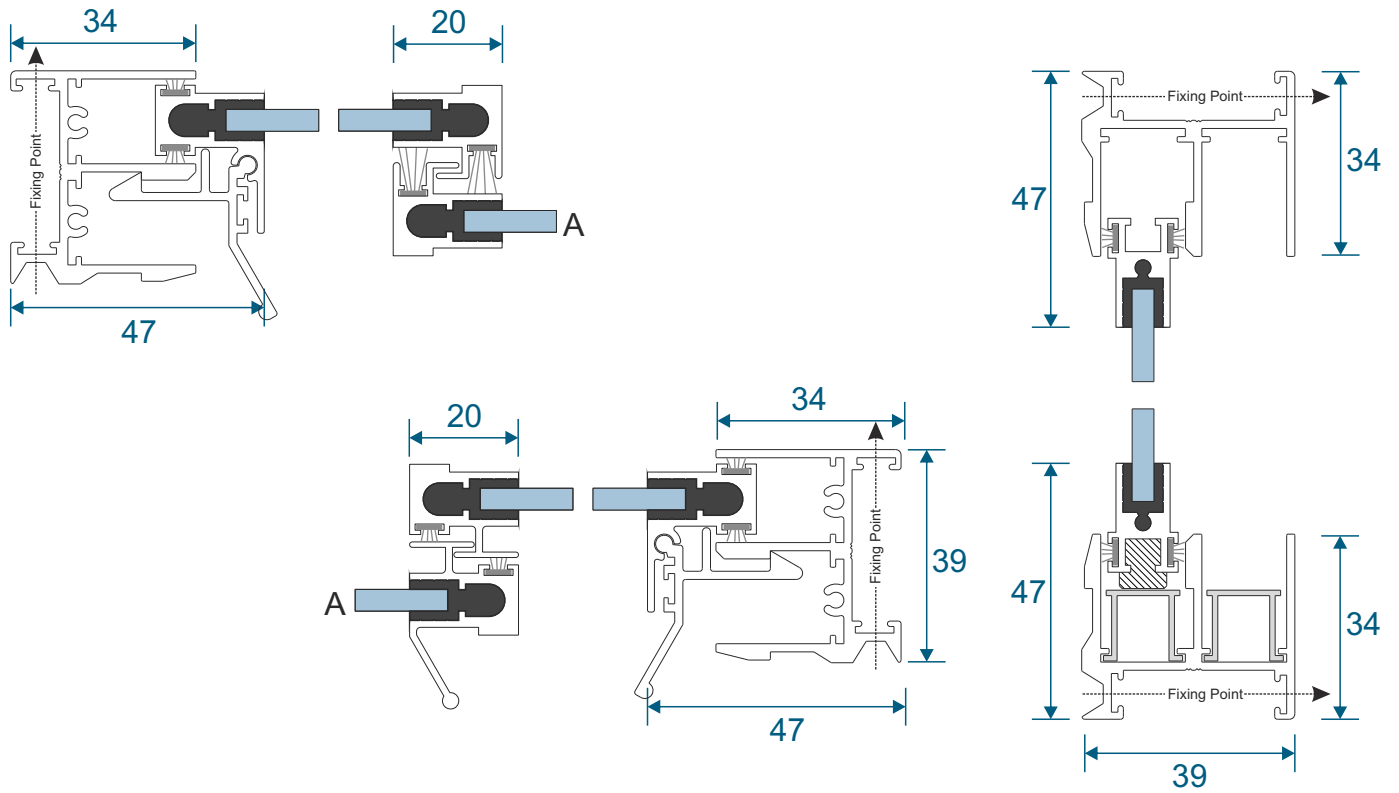

SG64 - Top / Bottom

SG71 - Handle Side (Jamb)

SG57- Sprung Handle

SG62 - Interlock

SG61 - Handle Interlock

SG58 - 4 Pane Meeting Stile

SG60 - Interlock

SG59 - Handle Interlock

SG55 - PCV Track

2 Panel Slider - All Panels Moving

Face Fix

Reveal Fix

3 Pane Slider - Middle Pane Fixed

Face Fix

Reveal Fix

3 Pane Slider - All Panes Moving

Front Track - Interior

Face Fix

Reveal Fix

4 Pane Slider - All Panels Moving

Front Track - Interior

Face Fix

Reveal Fix

5 Pane Slider - Middle Pane Fixed

Front Track - Interior

Face Fix

Reveal Fix

Main Office & Factory

Units 4-5, t: 01268 681612 (20 lines)
Charfleets Road, f: 01268 510058
Canvey Island, e: sales@duration.co.uk
Essex. SS8 0PQ w: www.duration.co.uk