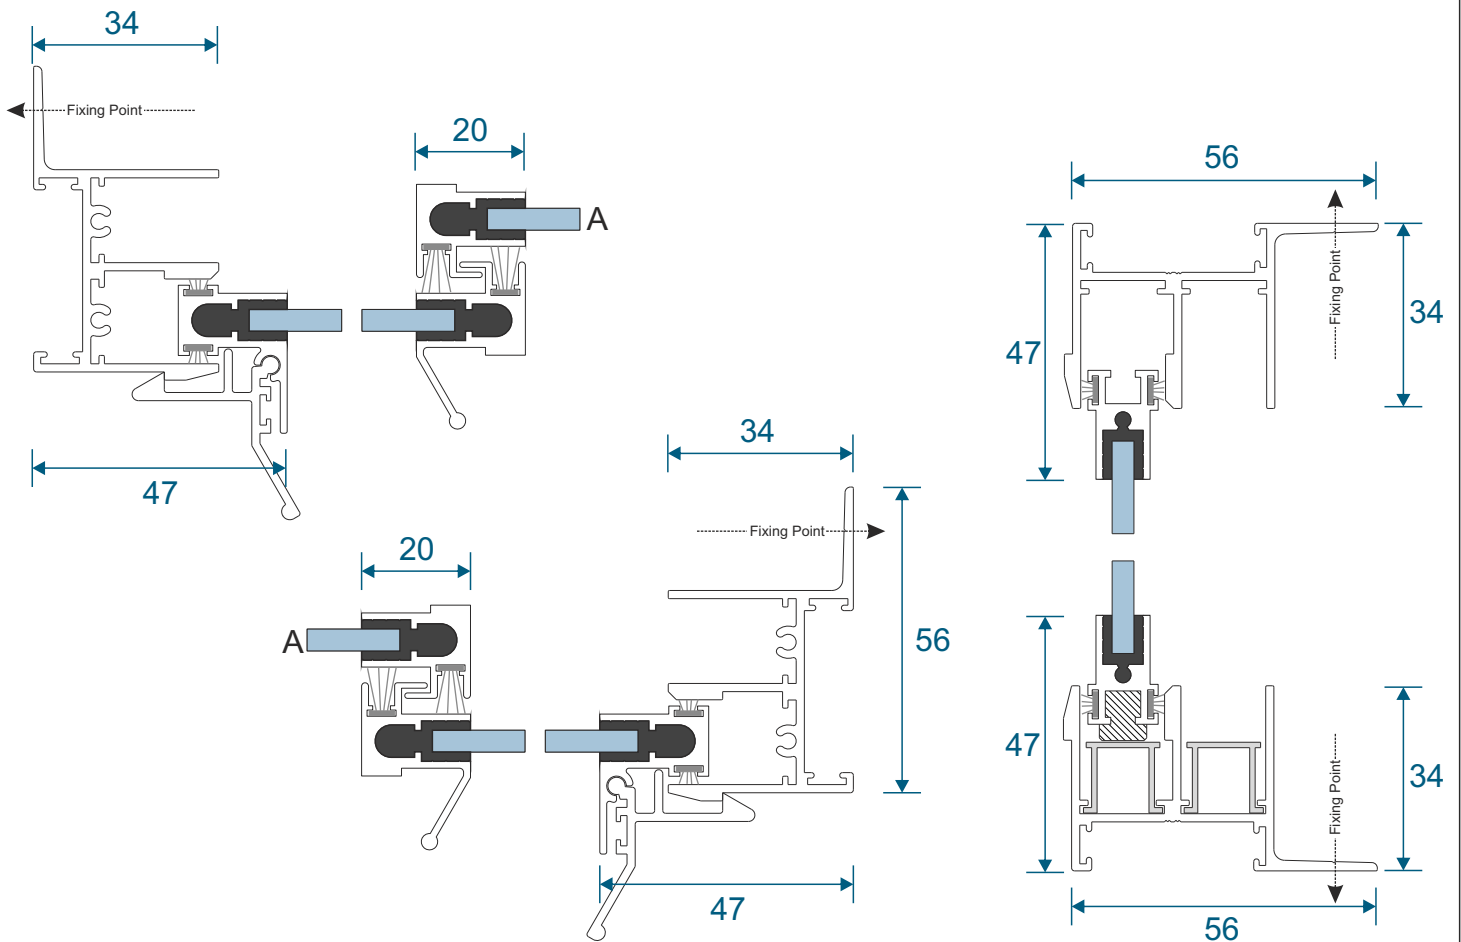

SG64 - Top / Bottom

SG71 - Handle Side (Jamb)

SG57- Sprung Handle

SG62 - Interlock

SG61 - Handle Interlock

SG58 - 4 Pane Meeting Stile

SG60 - Interlock

SG59 - Handle Interlock

SG55 - PCV Track

2 Panel Slider - All Panels Moving

Face Fix

Reveal Fix

3 Pane Slider - Middle Pane Fixed

Face Fix

Reveal Fix

3 Pane Slider - All Panes Moving

Front Track - Interior

Face Fix

Reveal Fix

4 Pane Slider - All Panels Moving

Front Track - Interior

Face Fix

Reveal Fix

5 Pane Slider - Middle Pane Fixed

Front Track - Interior

Face Fix

Reveal Fix

Main Office & Factory

Units 4-5, t: 01268 681612 (20 lines)
Charfleets Road, f: 01268 510058
Canvey Island, e: sales@duration.co.uk
Essex. SS8 0PQ w: www.duration.co.uk