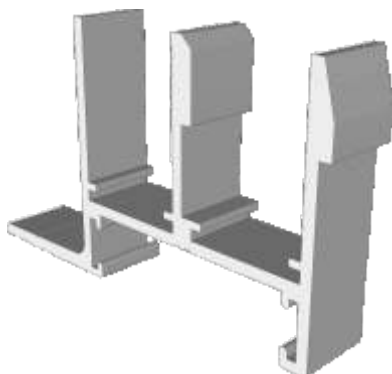

Horizontal Slider Secondary

Slim Line Equal Leg Section Guide

DURATION
WINDOWS

Contents

Parts

Outer Frames	3
Panel Parts	4

Sections

2 Pane Slider - All Panes Moving	5
3 Pane Slider - Middle Pane Fixed	6
3 Pane Slider - All Panes Moving	7
4 Pane Slider - All Panes Moving	8
5 Pane Slider - Middle Pane Fixed	9

Note: all section pages will show the face fix and reveal fix option.

Outer Frames

SG40 - Face Fix Top / Bottom

SG42 - Face Fix Sides (Jambs)

SG41 - Reveal Fix Top / Bottom

SG43 - Reveal Fix Sides (Jambs)

Panel Parts

SG64 - Top / Bottom

SG71 - Handle Side (Jamb)

SG57- Sprung Handle

SG62 - Interlock

SG61 - Handle Interlock

SG58 - 4 Pane Meeting Stile

SG60 - Interlock

SG59 - Handle Interlock

SG55 - PCV Track

2 Panel Slider - All Panels Moving

Face Fix

Reveal Fix

3 Pane Slider - Middle Pane Fixed

Face Fix

Reveal Fix

3 Pane Slider - All Panes Moving