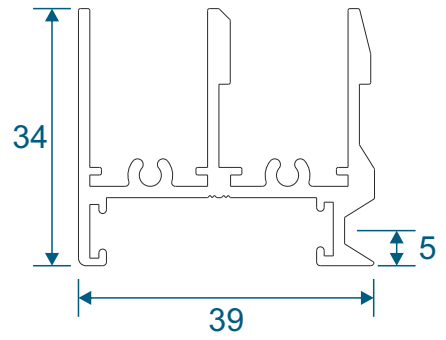

Horizontal Slider Secondary

Slim Line Equal Leg Section Guide

DURATION
WINDOWS

Contents

Parts

Outer Frames	3
Panel Parts	4

Sections

2 Pane Slider - All Panes Moving	5
3 Pane Slider - Middle Pane Fixed	6
3 Pane Slider - All Panes Moving	7
4 Pane Slider - All Panes Moving	8
5 Pane Slider - Middle Pane Fixed	9

Note: all section pages will show the face fix and reveal fix option.

Outer Frames

SG40 - Face Fix Top / Bottom

SG42 - Face Fix Sides (Jambs)

SG41 - Reveal Fix Top / Bottom

SG43 - Reveal Fix Sides (Jambs)

Panel Parts

SG64 - Top / Bottom

SG71 - Handle Side (Jamb)

SG57- Sprung Handle

SG62 - Interlock

SG61 - Handle Interlock

SG58 - 4 Pane Meeting Stile

SG60 - Interlock

SG59 - Handle Interlock

Front Track - Interior

Face Fix

Reveal Fix

Main Office & Factory

Units 4-5, t: 01268 681612 (20 lines)
Charfleets Road, f: 01268 510058
Canvey Island, e: sales@duration.co.uk
Essex. SS8 0PQ w: www.duration.co.uk