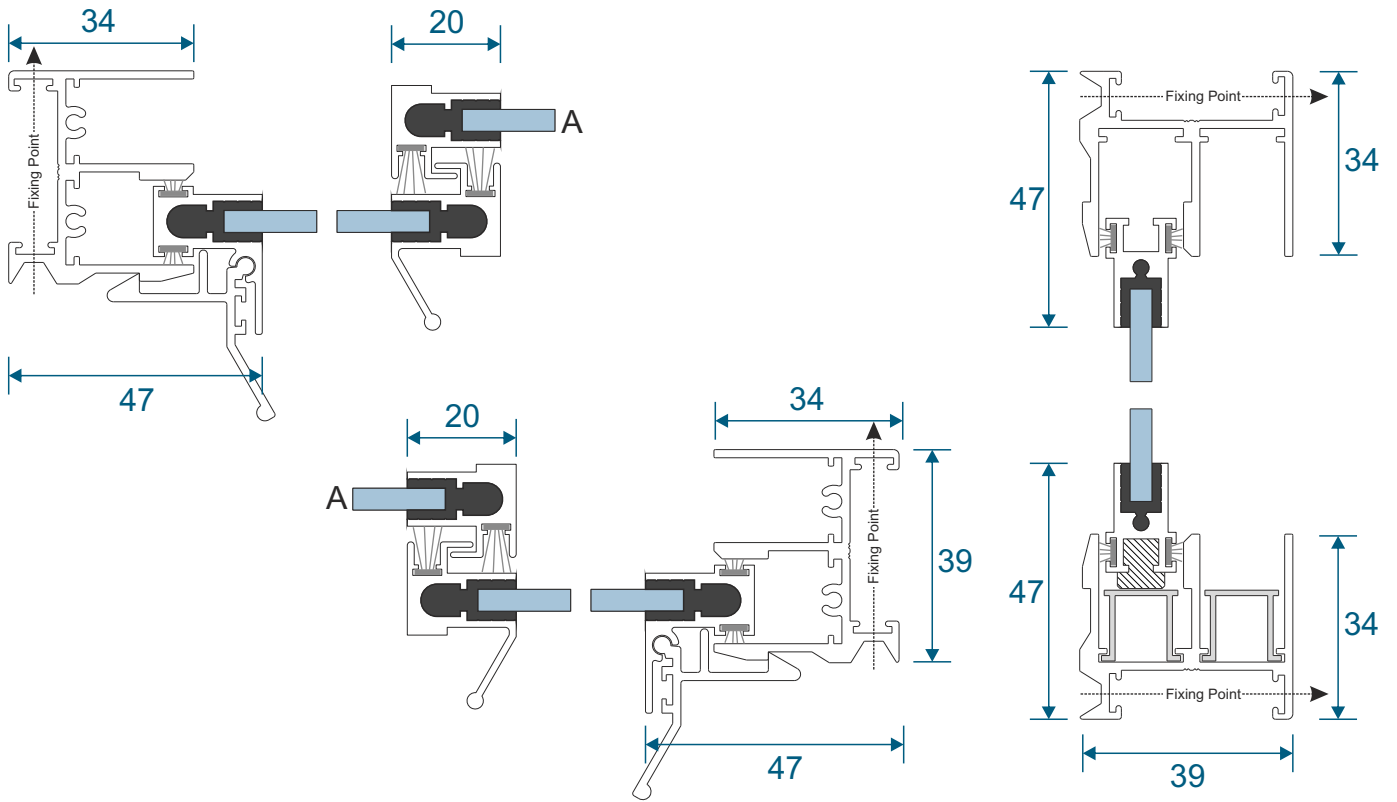

SG64 - Top / Bottom

SG71 - Handle Side (Jamb)

SG57- Sprung Handle

SG62 - Interlock

SG61 - Handle Interlock

SG58 - 4 Pane Meeting Stile

SG60 - Interlock

SG59 - Handle Interlock

SG55 - PCV Track

2 Panel Slider - All Panels Moving

Face Fix

Reveal Fix

3 Pane Slider - Middle Pane Fixed

Face Fix

Reveal Fix

3 Pane Slider - All Panes Moving

Front Track - Interior

Face Fix

Reveal Fix

4 Pane Slider - All Panels Moving

Front Track - Interior

Face Fix

Reveal Fix

5 Pane Slider - Middle Pane Fixed

Front Track - Interior

Face Fix

Reveal Fix

Main Office & Factory

Units 4-5, t: 01268 681612 (20 lines)
Charfleets Road, f: 01268 510058
Canvey Island, e: sales@duration.co.uk
Essex. SS8 0PQ w: www.duration.co.uk