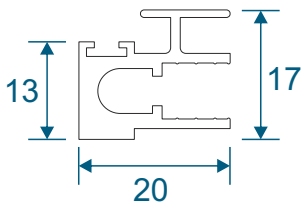

Note: all section pages will show the face fix and reveal fix option.

Outer Frames

SG40 - Face Fix Top / Bottom

SG42 - Face Fix Sides (Jambs)

SG41 - Reveal Fix Top / Bottom

SG43 - Reveal Fix Sides (Jambs)

Panel Parts

SG64 - Top / Bottom

SG71 - Handle Side (Jamb)

SG57- Sprung Handle

SG62 - Interlock

SG61 - Handle Interlock

SG58 - 4 Pane Meeting Stile

SG60 - Interlock

SG59 - Handle Interlock

SG55 - PCV Track

2 Panel Slider - All Panels Moving

Face Fix

Reveal Fix

3 Pane Slider - Middle Pane Fixed

Face Fix

Reveal Fix

3 Pane Slider - All Panes Moving