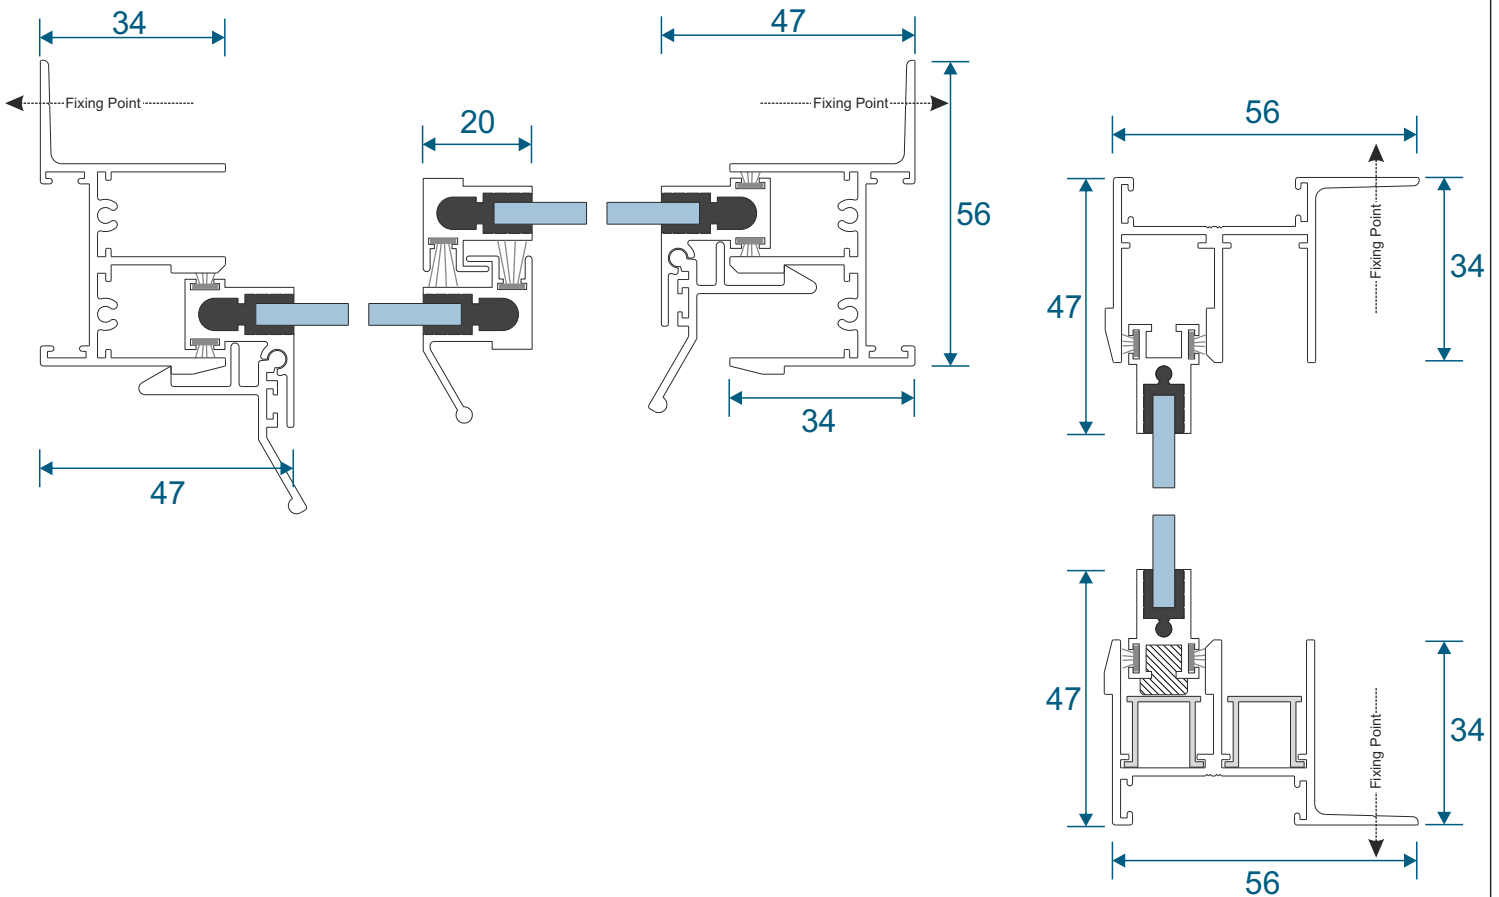

SG64 - Top / Bottom

SG71 - Handle Side (Jamb)

SG57- Sprung Handle

SG62 - Interlock

SG61 - Handle Interlock

SG58 - 4 Pane Meeting Stile

SG60 - Interlock

SG59 - Handle Interlock

SG55 - PCV Track

2 Panel Slider - All Panels Moving

Face Fix

Reveal Fix

3 Pane Slider - Middle Pane Fixed

Face Fix

Reveal Fix

3 Pane Slider - All Panes Moving

Front Track - Interior

Face Fix

Reveal Fix

4 Pane Slider - All Panels Moving

Front Track - Interior

Face Fix

Reveal Fix

5 Pane Slider - Middle Pane Fixed

Front Track - Interior

Face Fix

Reveal Fix

Main Office & Factory

Units 4-5, t: 01268 681612 (20 lines)
Charfleets Road, f: 01268 510058
Canvey Island, e: sales@duration.co.uk
Essex. SS8 0PQ w: www.duration.co.uk