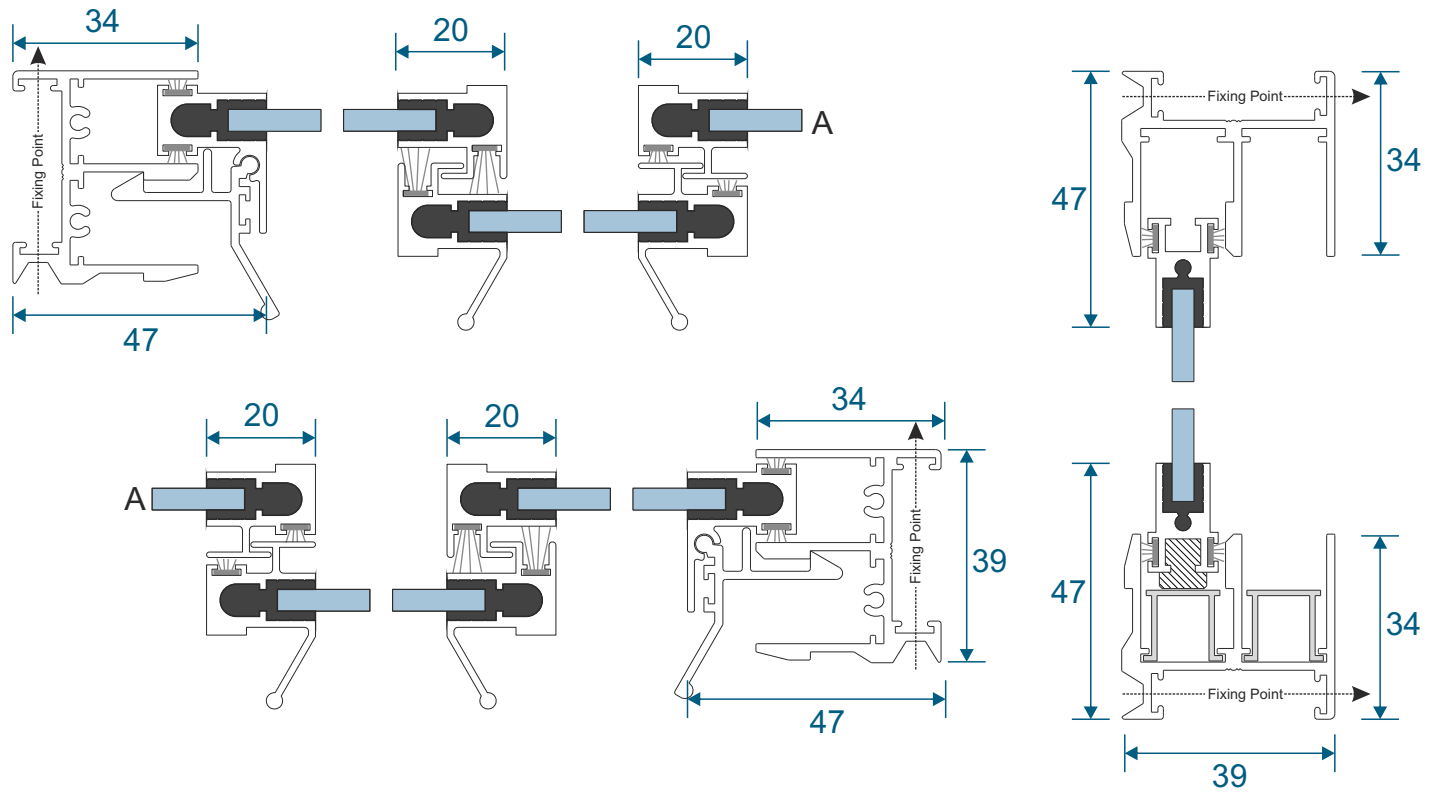

SG55 - PCV Track

2 Panel Slider - All Panels Moving

Face Fix

Reveal Fix

3 Pane Slider - Middle Pane Fixed

Face Fix

Reveal Fix

3 Pane Slider - All Panes Moving

Front Track - Interior

Face Fix

Reveal Fix

4 Pane Slider - All Panels Moving

Front Track - Interior

Face Fix

Reveal Fix

5 Pane Slider - Middle Pane Fixed

Front Track - Interior

Face Fix

Reveal Fix

Main Office & Factory

Units 4-5, t: 01268 681612 (20 lines)
Charfleets Road, f: 01268 510058
Canvey Island, e: sales@duration.co.uk
Essex. SS8 0PQ w: www.duration.co.uk