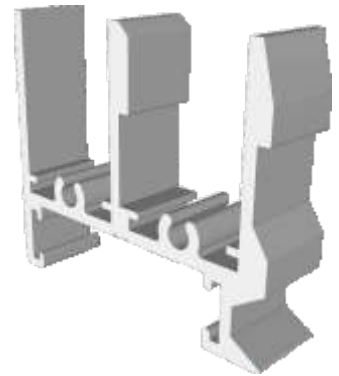

Horizontal Slider Secondary

Slim Line Equal Leg Section Guide

DURATION
WINDOWS

Contents

Parts

Outer Frames	3
Panel Parts	4

Sections

2 Pane Slider - All Panes Moving	5
3 Pane Slider - Middle Pane Fixed	6
3 Pane Slider - All Panes Moving	7
4 Pane Slider - All Panes Moving	8
5 Pane Slider - Middle Pane Fixed	9

Note: all section pages will show the face fix and reveal fix option.

Outer Frames

SG40 - Face Fix Top / Bottom

SG42 - Face Fix Sides (Jambs)

SG41 - Reveal Fix Top / Bottom

SG43 - Reveal Fix Sides (Jambs)

Panel Parts

SG64 - Top / Bottom

SG71 - Handle Side (Jamb)

SG57- Sprung Handle

SG62 - Interlock

SG61 - Handle Interlock

SG58 - 4 Pane Meeting Stile

SG60 - Interlock

SG59 - Handle Interlock

Front Track - Interior

Face Fix

Reveal Fix

4 Pane Slider - All Panels Moving

Front Track - Interior

Face Fix

Reveal Fix

5 Pane Slider - Middle Pane Fixed